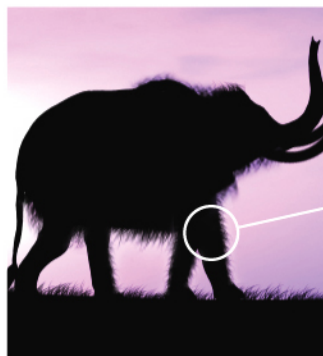

An ancient clam, a brachiopod fossil, found in limestone

Coral changed into limestone

The shell of a giant land tortoise was found in Grant County, Indiana.

This limestone has ice scratches from a glacier.

Circle the fossils that show us that the land was under water.

What animals could only live in warm climates?

What animals lived in cold climates?

What caused the scratch marks on the surface of limestone?

A mastodon leg bone found in Henderson, Kentucky